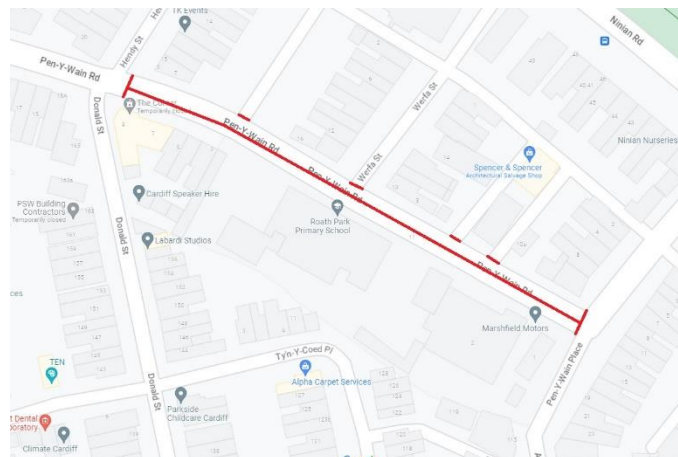

Telephone | Ffôn: 02920 499549 📞
Email | Eboost: roathparkprm@cardiff.gov.uk ✉

Ref: 130YearsofRPPS

Date: 04.07.2025

Dear Neighbours on;
Ninian Road, Pen-Y-Wain Road, Pen-Y-Wain Place, Werfa Street and Hendy Street,

We hope this letter finds you well.

A celebration to mark 130 Years of Roath Park Primary School will take place on **Tuesday 15th July** between **3.30pm** and **6.30pm**. We would like to formally invite you to the event as we celebrate 130 years of this fantastic school community.

From **2.00pm** until **7.00pm** on **Tuesday 15th July** a section of Pen-Y-Wain Road between the junction with Pen-Y-Wain Place and up to 'The Corner' will be closed for vehicle access and will be pedestrian-only. This space will be used for the event with activities and stalls set up throughout the afternoon. We thank Cardiff Council for their support with this.

I have included an image showing the road closure.

We are politely asking that you help us by parking your vehicles away from Pen-Y-Wain Road during the afternoon of the event. We expect the area to be really busy so would love to utilise as much space as possible. Furthermore, we believe that your vehicles would be safer if parked on a neighbouring road for the afternoon.